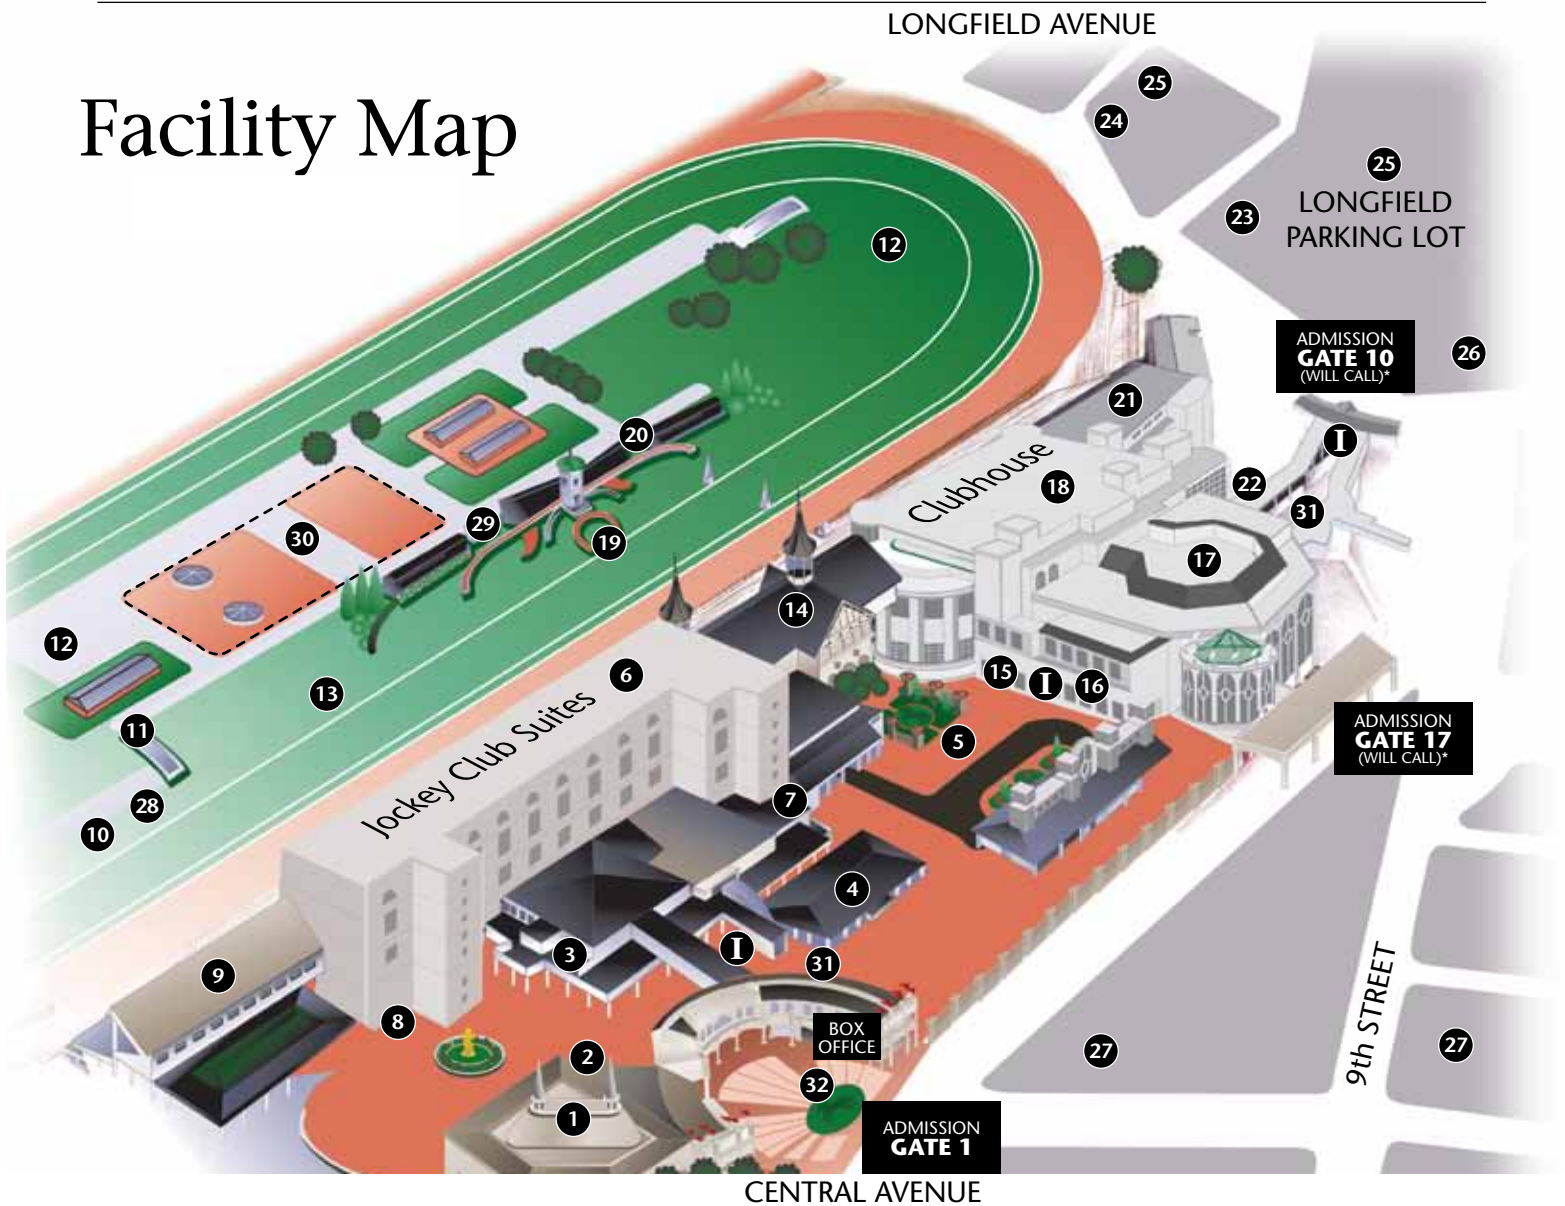

# Facility Map

- 1 Kentucky Derby Museum & Gift Shop
- 2 Derby Café
- 3 General Offices
- 4 Paddock Pavilion Media Center
- 5 Paddock Area  
Aristides Garden  
Aristides Statue  
Pat Day Statue
- 6 Jockey Club Suites  
Grand Foyer (4th)  
Oaks Room (4th)  
Derby Room (4th)  
Triple Crown Room (5th)
- 7 Jockey Club Suites Elevators
- 8 Entrance to Infield Tunnel
- 9 Grandstand Area  
Funny Cide Lounge  
Street Sense Lounge
- 10 Turf Suites (Starting Gate)▲
- 11 Infield Tunnel
- 12 Infield▲